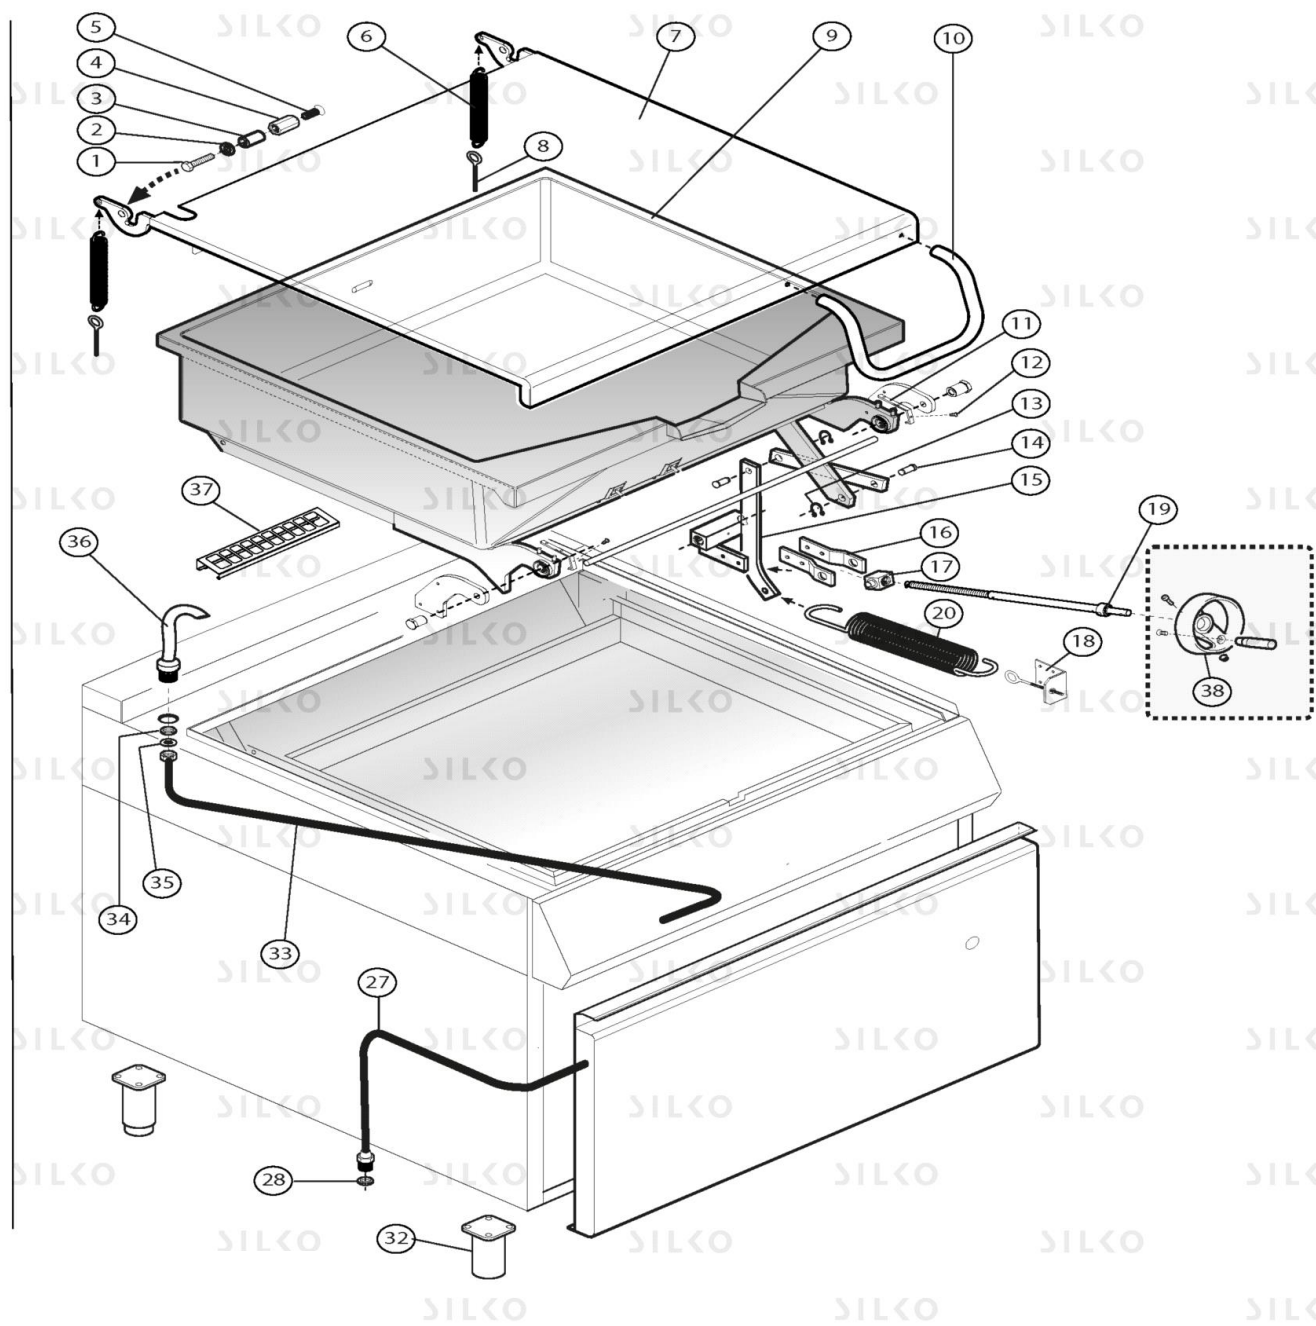

# Apach

CHEF *Line*

## BRASIERA A GAS E ELETTRICHE PARTICOLARI COMUNI

Pos	Код	Описание
0001	CR0682730	SCREW [C] M8X20 UNI EN ISO 24017
0002	MA15830699	WASHER [C]
0003	CR0681090	COVER BUSH [C] FOR BRATT PAN
0004	CR0681371	NUT [C]
0005	CR0585060	SCREW [C] M5X12 UNI EN ISO 7046
0006	CR0589520	SPRING [C] COVER BALANCING
0007	CR0732690	COVER [C] BRATT PAN 700
0008	CR0589730	SCREW COUPLING [C]
0010	CR0682470	HANDLE [C] BRATT PAN 900
0011	CR0681760	SUPPORT [C] CONTROL PANEL BRATT PAN
0012	MA15640499	SCREW [C] M5X8
0013	CR0589720	GASKET [C]
0014	CR0589710	PIN [C] CONNECTING ROD
0015	CR0736130	LIFTING SYSTEM [C] BRATT PAN TANK 700
0016	CR0589560	SUPPORT [C] FEMALE SCREW BRATT PAN
0017	MACM184300	NUT SCREW [C]
0018	CR0589730	SCREW COUPLING [C]
0019	CR0589590	SCREW [C] BRATT PAN 900
0020	CR0736120	SPRING [C] TANK BALANCING BRATT PAN
0027	CR0736800	PIPE [C] BRATT PAN 700 WATER INLET
0028	MACM066200	NUT [C]
0032	MA6086113	FOOT ASSEMBLY [C] H. 200
0033	CR0736770	PIPE [C] BRATT PAN 700 TAP
0034	MA14072299	GASKET [C] FLEX 1/2
0035	MACM066200	NUT [C]
0036	CR0681381	TAP [C] BRATT PAN
0037	CR0580380	PROTECTION GRID [C] SMOKE DRAIN M60
0038	MA1475201	HANDWHEEL [C]

# ELECTRIC BRATT PAN