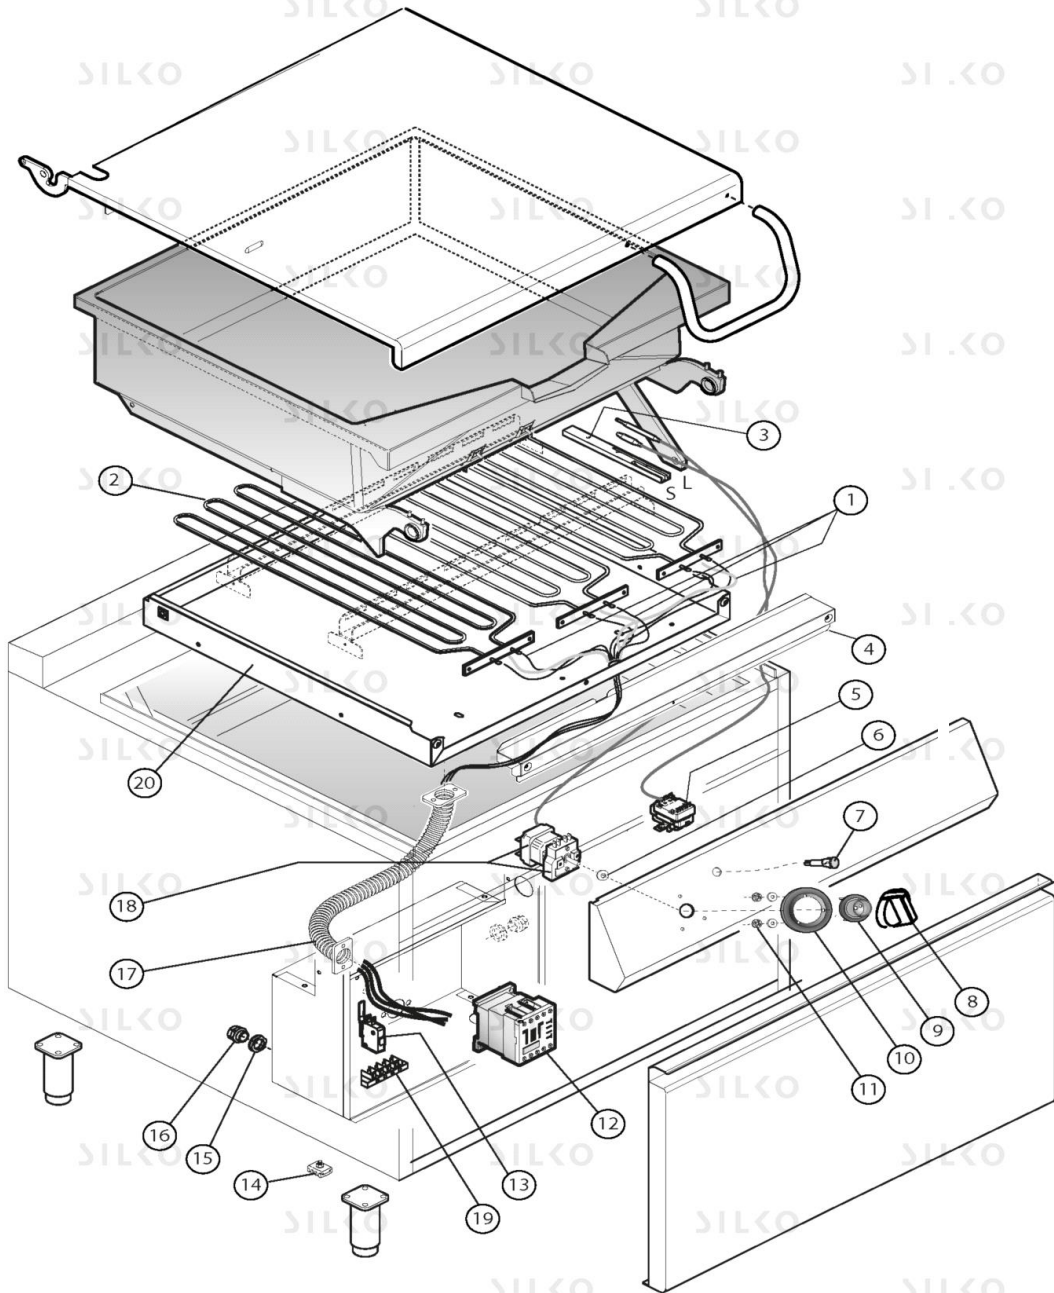

# Apach

CHEF *Line*

## BRASIERA A GAS E ELETTRICHE PARTICOLARI COMUNI

Pos	Код	Описание
0001	CR0682730	SCREW [C] M8X20 UNI EN ISO 24017
0002	MA15830699	WASHER [C]
0003	CR0681090	COVER BUSH [C] FOR BRATT PAN
0004	CR0681371	NUT [C]
0005	CR0585060	SCREW [C] M5X12 UNI EN ISO 7046
0006	CR0589520	SPRING [C] COVER BALANCING
0007	CR0732690	COVER [C] BRATT PAN 700
0008	CR0589730	SCREW COUPLING [C]
0010	CR0682470	HANDLE [C] BRATT PAN 900
0011	CR0681760	SUPPORT [C] CONTROL PANEL BRATT PAN
0012	MA15640499	SCREW [C] M5X8
0013	CR0589720	GASKET [C]
0014	CR0589710	PIN [C] CONNECTING ROD
0015	CR0736130	LIFTING SYSTEM [C] BRATT PAN TANK 700
0016	CR0589560	SUPPORT [C] FEMALE SCREW BRATT PAN
0017	MACM184300	NUT SCREW [C]
0018	CR0589730	SCREW COUPLING [C]
0019	CR0589590	SCREW [C] BRATT PAN 900
0020	CR0736120	SPRING [C] TANK BALANCING BRATT PAN
0027	CR0736800	PIPE [C] BRATT PAN 700 WATER INLET
0028	MACM066200	NUT [C]
0032	MA6086113	FOOT ASSEMBLY [C] H. 200
0033	CR0736770	PIPE [C] BRATT PAN 700 TAP
0034	MA14072299	GASKET [C] FLEX 1/2
0035	MACM066200	NUT [C]
0036	CR0681381	TAP [C] BRATT PAN
0037	CR0580380	PROTECTION GRID [C] SMOKE DRAIN M60
0038	MA1475201	HANDWHEEL [C]

# ELECTRIC BRATT PAN