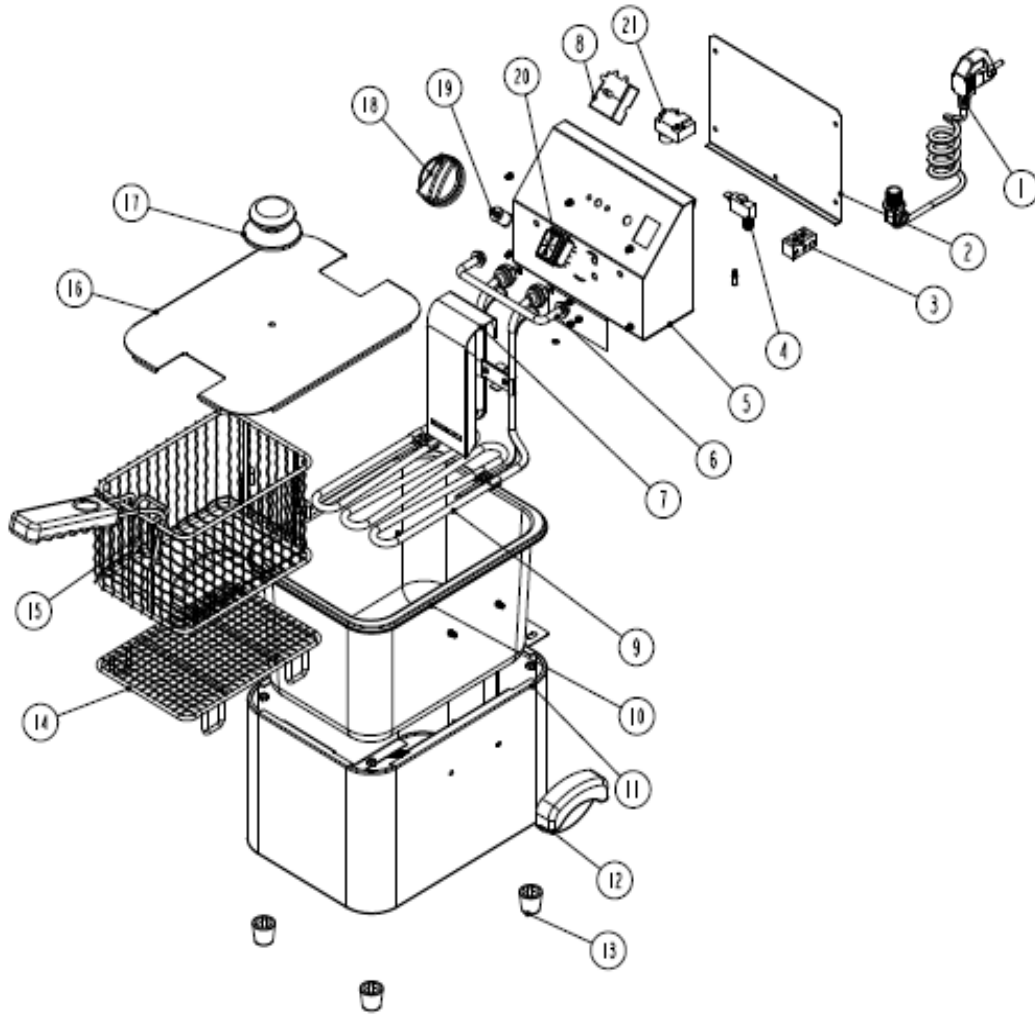

ФРИТЮРНИЦА STARFOOD FRI-4LA

ФРИТЮРНИЦА STARFOOD FRI-4LA

1	Power line
2	Cover of electric box
3	Ceramic connector
4	Safety switch
5	Electric box
6	Hanging for basket
7	Protect board for heating element
8	Thermostat
9	Heating tube
10	Oil pot 4L
11	frame
12	Handle of frame
13	Rubber feet
14	Layer of frying basket
15	Frying basket+handle
16	Cover of oil pot
17	Handle of cover
18	Switch knob
19	Indicate light
20	Main switch
21	Temperature limiter